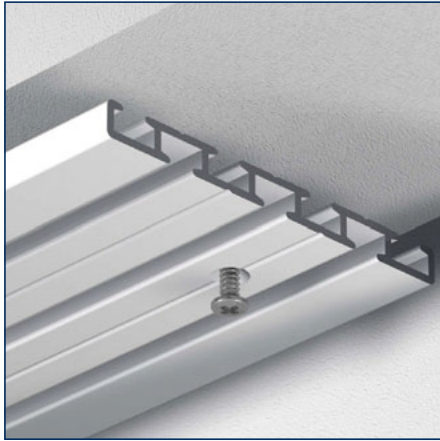

Glider

Glider

Endstop

Endcap

Curtain rail reversible 3 and 4 track (Slim Line)

No			
2670104	4 m	white	5 pcs.
2670094	6 m	white	5 pcs.

Gliders on bar

No			
2420010	6 mm	white	500 pcs.

Endstop

No			
2420012	6 mm	white	100 pcs.

Endcap

No			
2670064	-	white	50 pcs.

Ceiling bracket (incl. screw and plug)

No			
2670103	-	white	50 pcs.

Connector

No			
2670065	-	white	50 pcs.

Corner connector

No			
2670047	-	zinc	50 pcs.

Ceiling fixation with screw

Ceiling bracket

Corner connector

Connector