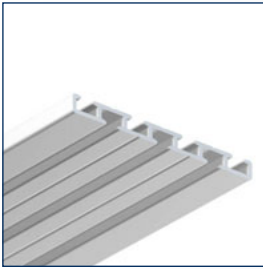

Glider

Glider

Endstop

Endcap

Curtain rail reversible 3 and 4 track (Slim Line)

No			
2670104	4 m	white	5 pcs.
2670094	6 m	white	5 pcs.

Gliders on bar

No			
2420010	6 mm	white	500 pcs.

Endstop

No			
2420012	6 mm	white	100 pcs.

Endcap

No			
2670064	-	white	50 pcs.

Ceiling bracket (incl. screw and plug)

No			
2670103	-	white	50 pcs.

Connector

No			
2670065	-	white	50 pcs.

Corner connector

No			
2670047	-	zinc	50 pcs.

Ceiling fixation with screw

Ceiling bracket

Corner connector

Connector