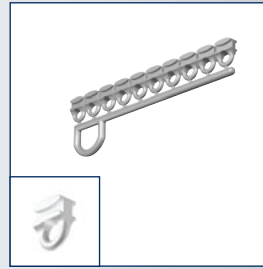

Glider

Glider

Endstop

Endcap

Curtain rail reversible 3 and 4 track (Slim Line)

No			
2670104	4 m	white	5 pcs.
2670094	6 m	white	5 pcs.

Gliders on bar

No			
2420010	6 mm	white	500 pcs.

Endstop

No			
2420012	6 mm	white	100 pcs.

Endcap

No			
2670064	-	white	50 pcs.

Ceiling bracket (incl. screw and plug)

No			
2670103	-	white	50 pcs.

Connector

No			
2670065	-	white	50 pcs.

Corner connector

No			
2670047	-	zinc	50 pcs.

Ceiling fixation with screw

Ceiling bracket

Corner connector

Connector