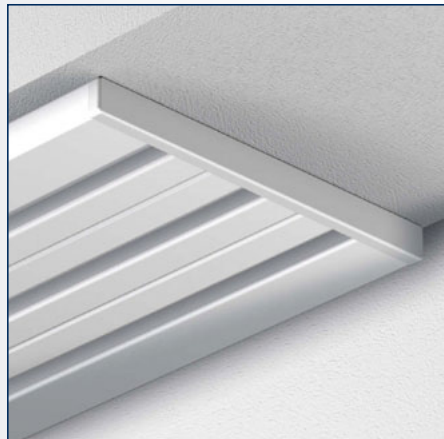

Glider

Glider

Endstop

Endcap

Curtain rail reversible 3 and 4 track (Slim Line)

No			
2670104	4 m	white	5 pcs.
2670094	6 m	white	5 pcs.

Gliders on bar

No			
2420010	6 mm	white	500 pcs.

Endstop

No			
2420012	6 mm	white	100 pcs.

Endcap

No			
2670064	-	white	50 pcs.

Ceiling bracket (incl. screw and plug)

No			
2670103	-	white	50 pcs.

Connector

No			
2670065	-	white	50 pcs.

Corner connector

No			
2670047	-	zinc	50 pcs.

Ceiling fixation with screw

Ceiling bracket

Corner connector

Connector