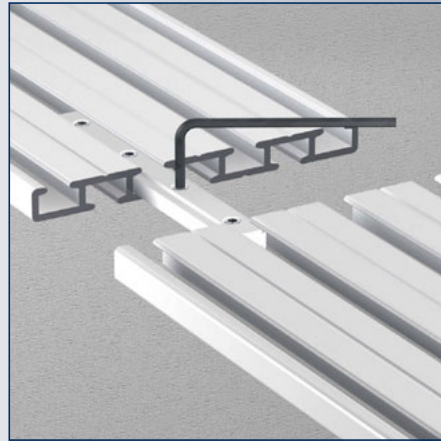

Glider

Glider

Endstop

Endcap

Curtain rail reversible 3 and 4 track (Slim Line)

No			
2670104	4 m	white	5 pcs.
2670094	6 m	white	5 pcs.

Gliders on bar

No			
2420010	6 mm	white	500 pcs.

Corner connector

No			
2670047	-	zinc	50 pcs.

Ceiling fixation with screw

Ceiling bracket

Corner connector

Connector