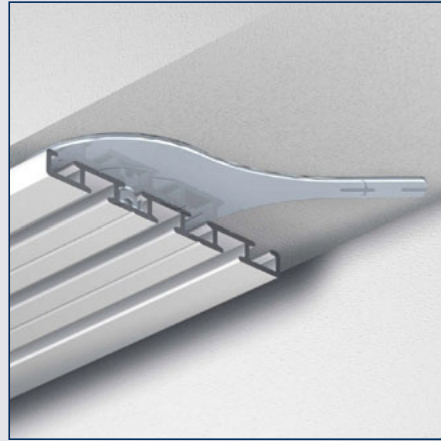

Glider

Glider

Endstop

Endcap

Curtain rail reversible 3 and 4 track (Slim Line)

No			
2670104	4 m	white	5 pcs.
2670094	6 m	white	5 pcs.

Gliders on bar

No			
2420010	6 mm	white	500 pcs.

Endstop

No			
2420012	6 mm	white	100 pcs.

Endcap

No			
2670064	-	white	50 pcs.

Ceiling bracket (incl. screw and plug)

No			
2670103	-	white	50 pcs.

Connector

No			
2670065	-	white	50 pcs.

Corner connector

No			
2670047	-	zinc	50 pcs.

Ceiling fixation with screw

Ceiling bracket

Corner connector

Connector