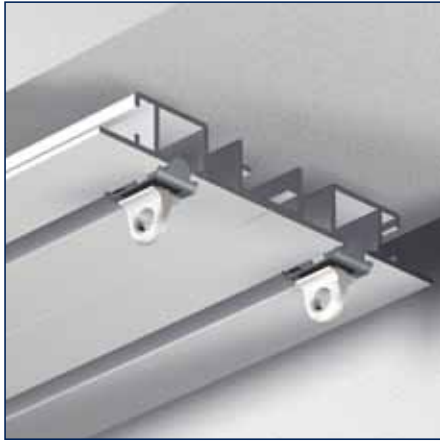

Curtain rail

No			
2670061	4 m	white	5 pcs.
2670009	6 m	white	5 pcs.
2670010	6 m	anodised	5 pcs.

Curtain rail perforated

No			
2670098	4 m	white	5 pcs.
2670097	6 m	white	5 pcs.

Gliders on bar

No			
2420010	6 mm	white	500 pcs.

Gliders on bar

No			
2420011	6 mm	white	500 pcs.

Endstop

No			
2420012	6 mm	white	100 pcs.
2420014	6 mm	grey	100 pcs.

Endstop

Ceiling fixation with screw