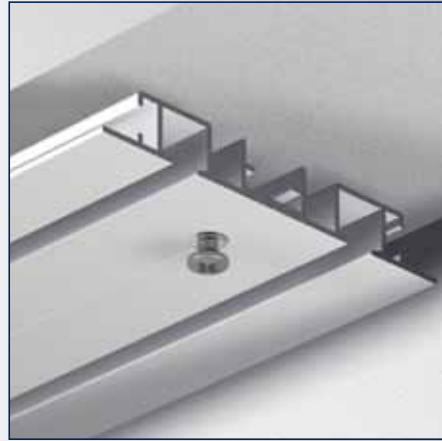

Curtain rail

No			
2670061	4 m	white	5 pcs.
2670009	6 m	white	5 pcs.
2670010	6 m	anodised	5 pcs.

Curtain rail perforated

No			
2670098	4 m	white	5 pcs.
2670097	6 m	white	5 pcs.

Gliders on bar

No			
2420010	6 mm	white	500 pcs.

Gliders on bar

No			
2420011	6 mm	white	500 pcs.

Endstop

No			
2420012	6 mm	white	100 pcs.
2420014	6 mm	grey	100 pcs.

Endstop

Ceiling fixation with screw