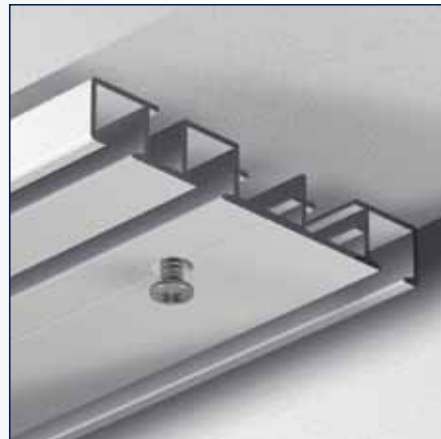

Glider

Endstop

Endcap

Ceiling fixation with screw

### Curtain rail

<b>No</b>			
2670005	4 m	white	5 pcs.
2670003	6 m	white	5 pcs.
2670004	6 m	anodised	5 pcs.

### Curtain rail perforated

<b>No</b>			
2670036	4 m	white	5 pcs.
2670035	6 m	white	5 pcs.