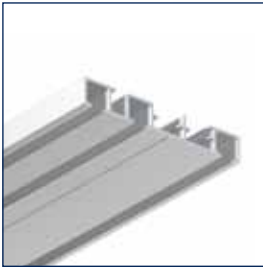

Glider

Endstop

Endcap

Ceiling fixation with screw

### Curtain rail

<b>No</b>			
2670005	4 m	white	5 pcs.
2670003	6 m	white	5 pcs.
2670004	6 m	anodised	5 pcs.