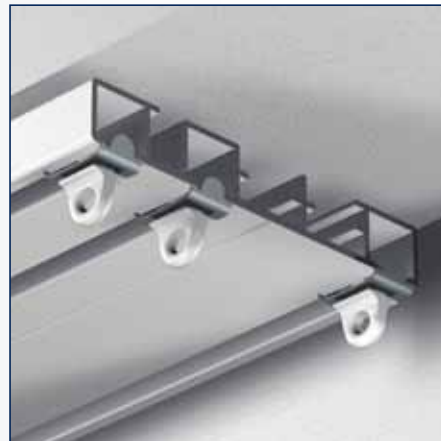

Glider

Endstop

Endcap

Ceiling fixation with screw

### Curtain rail

<b>No</b>			
2670005	4 m	white	5 pcs.
2670003	6 m	white	5 pcs.
2670004	6 m	anodised	5 pcs.

### Curtain rail perforated

<b>No</b>			
2670036	4 m	white	5 pcs.
2670035	6 m	white	5 pcs.