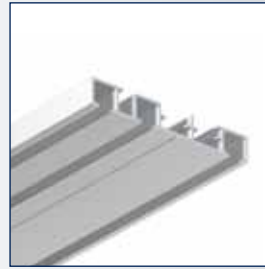

Curtain rail perforated

No			
2670036	4 m	white	5 pcs.
2670035	6 m	white	5 pcs.