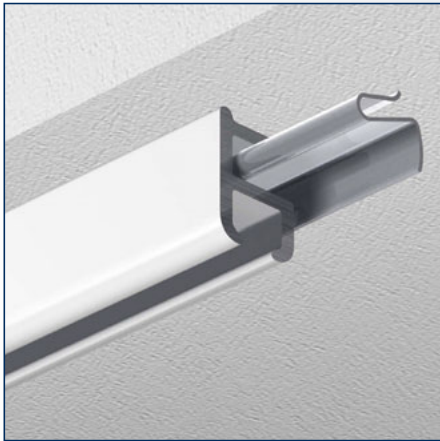

### Tools

No

2500035  
2500042

Bendingtool

Fillers for bendingtool 1 set

1 pc.

Overlap master

Endcap