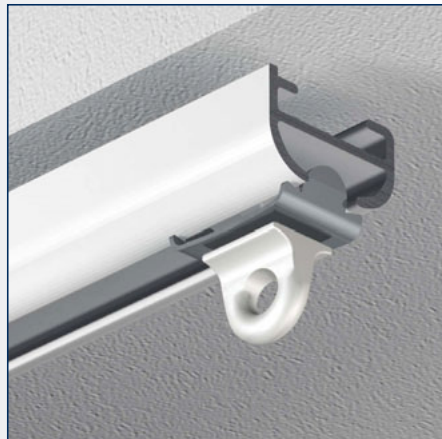

Glider

Glider

Master glider

Endstop

Curtain rail

No	Length	Color	Quantity
2450055	6,10 m	white	30 pcs.
2450053	6,10 m	anodised	30 pcs.
2450054	6,10 m	gold anodised	30 pcs.
2450056	6,10 m	bronze anodised	30 pcs.

Gliders on bar

No	Length	Color	Quantity
2420010	6 mm	white	500 pcs.

Gliders on bar

No	Length	Color	Quantity
2420011	6 mm	white	500 pcs.

Master glider with metal arm

No	Length	Color	Quantity
2420003	6 mm	white	50 pcs.